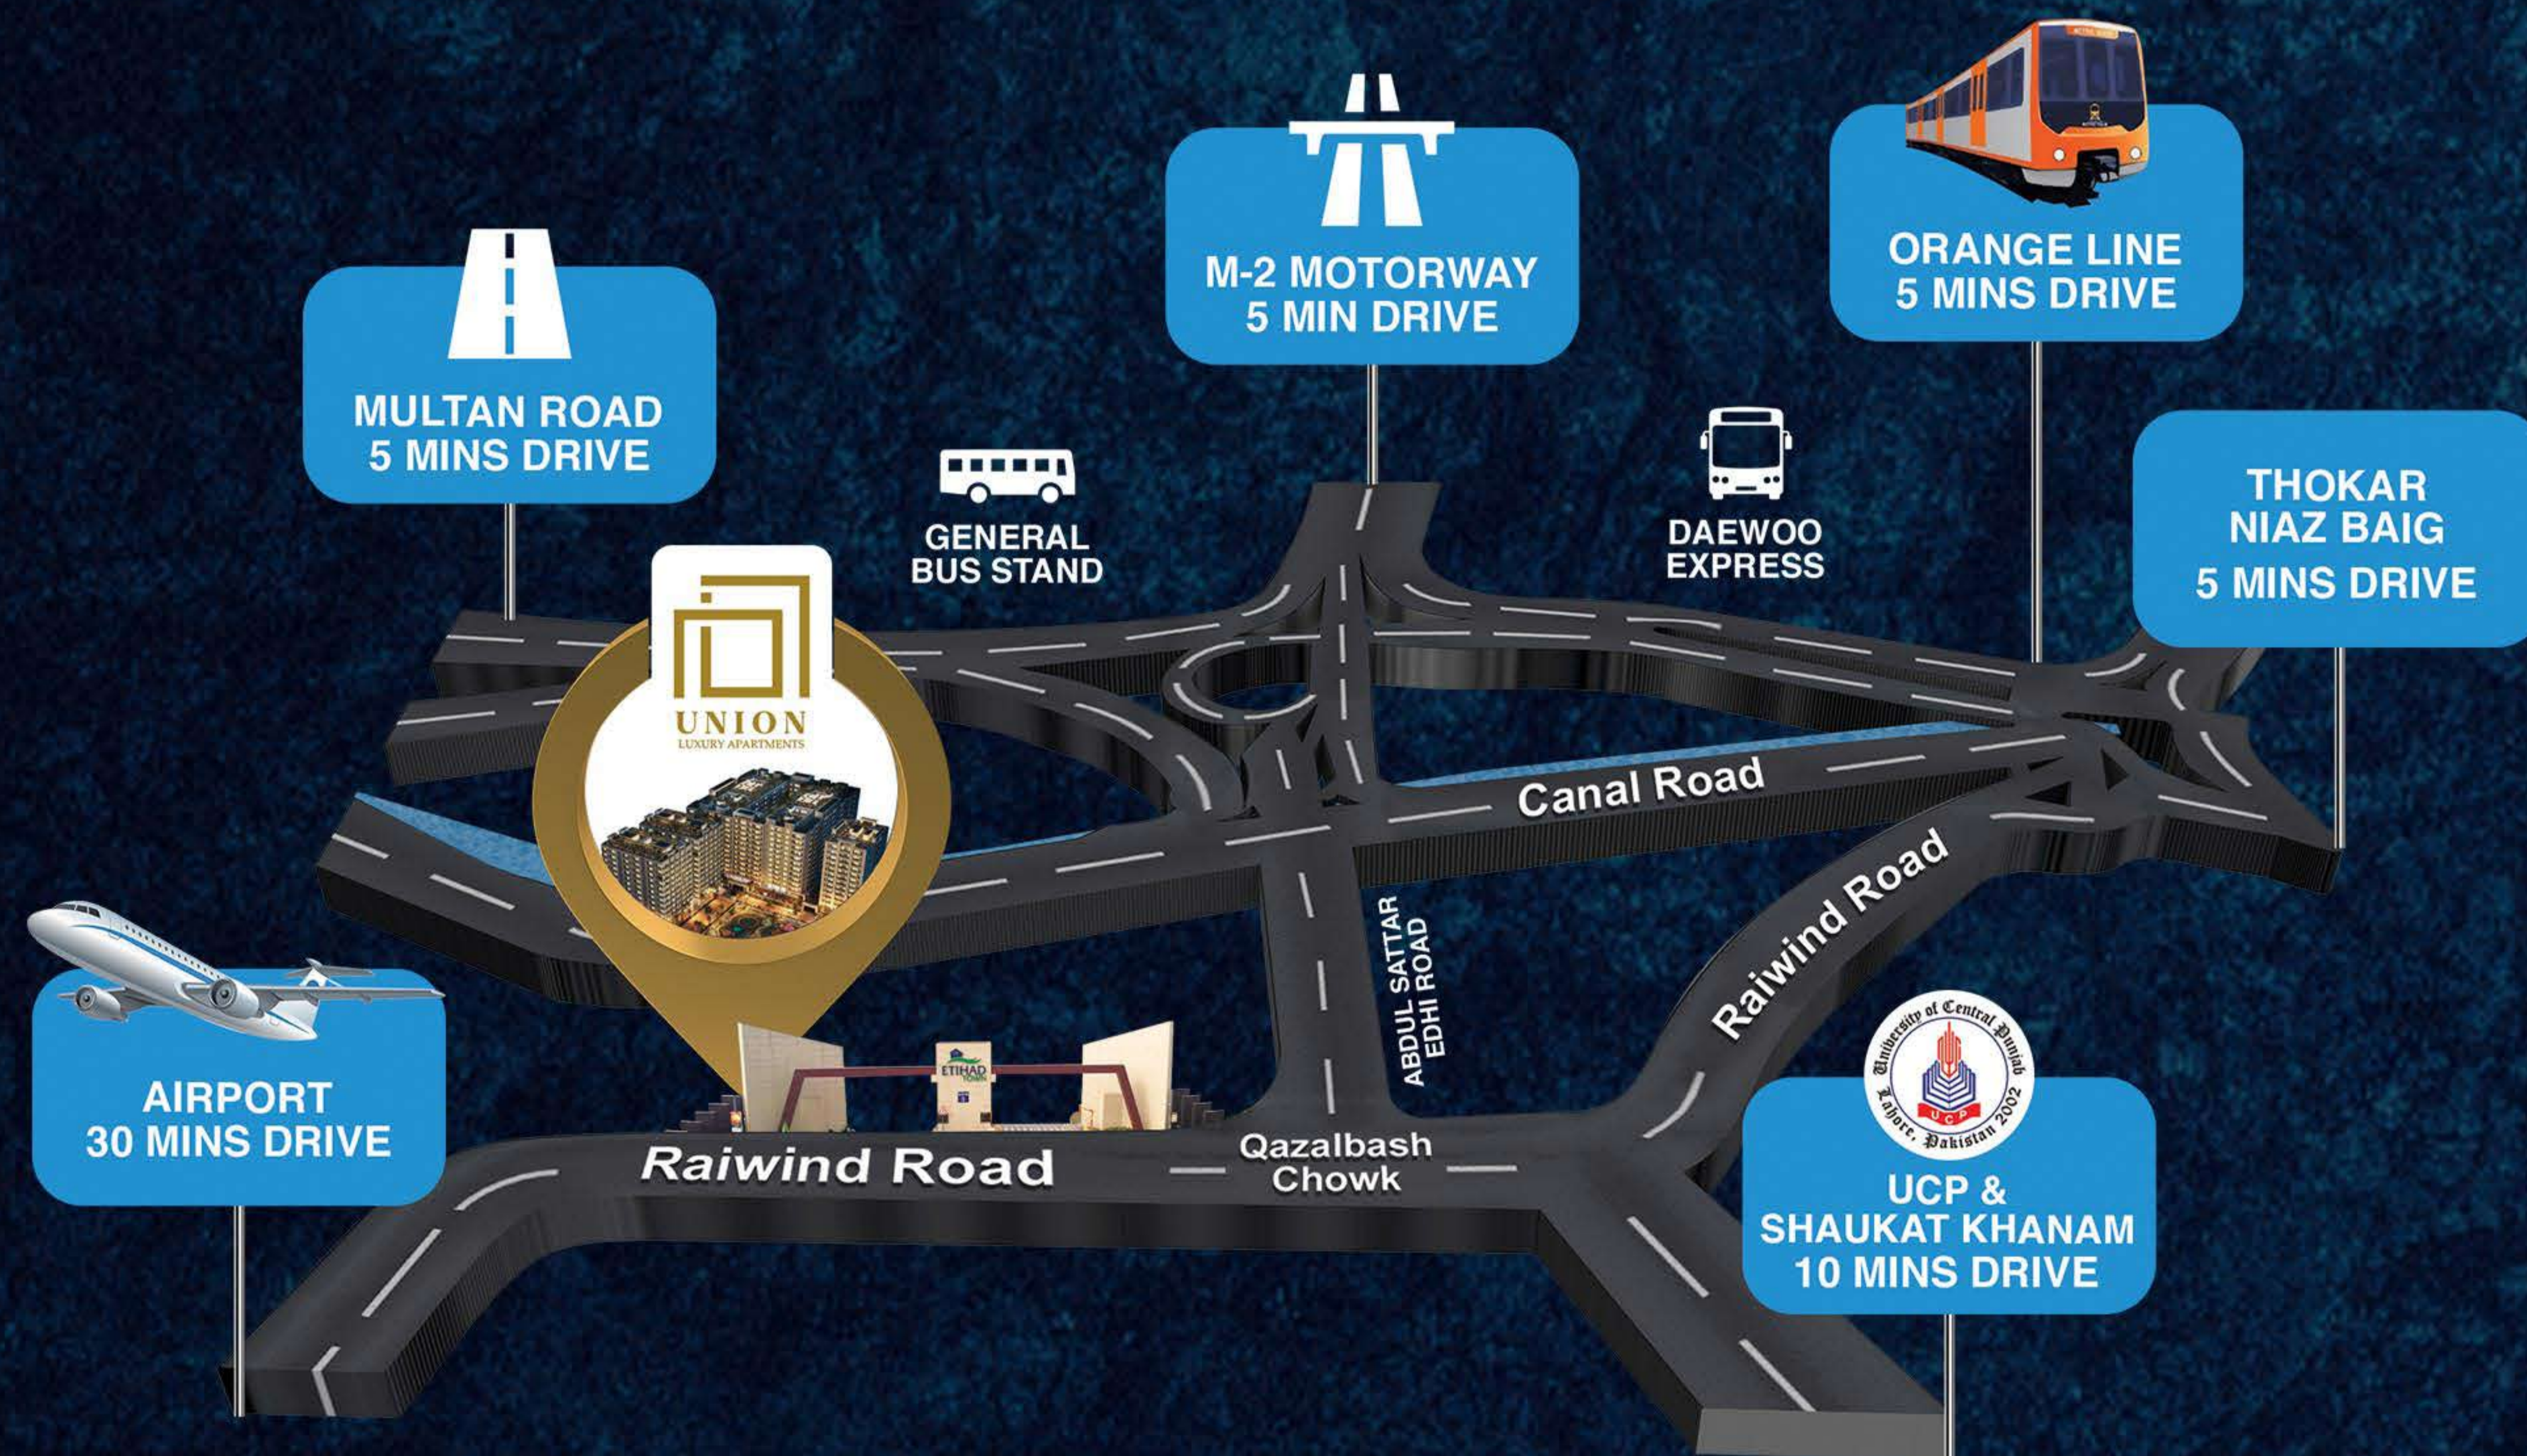

UNION
LUXURY APARTMENTS

Furnished Model Apartment
Ready For Visit

Project
Near Completion

STUDIO, 1, 2 & 3
BHK APARTMENTS

RESIDENCE
MEETS
Elegance

Luxury
**IN THE CITY
CENTRAL**

Asserting the pride of place in the heart of Etihad Town Phase-I, Union Luxury Apartments is a 12-storey elated residential experience, thoughtfully designed by the design wing of Union Developers. The Studio, 1, 2 & 3 bedroom residences are model examples of urban chic with the highest quality finishes and signature design details.

Investing in any real estate requires vetting the location of the property diligently. With our Union Luxury Apartments, we offer a prime location with quick and easy access to major locations and avenues in Lahore. These luxury apartments are located in the gated community of Etihad Town Phase – I, with direct access from Gate # 1 at the main Raiwind Road.