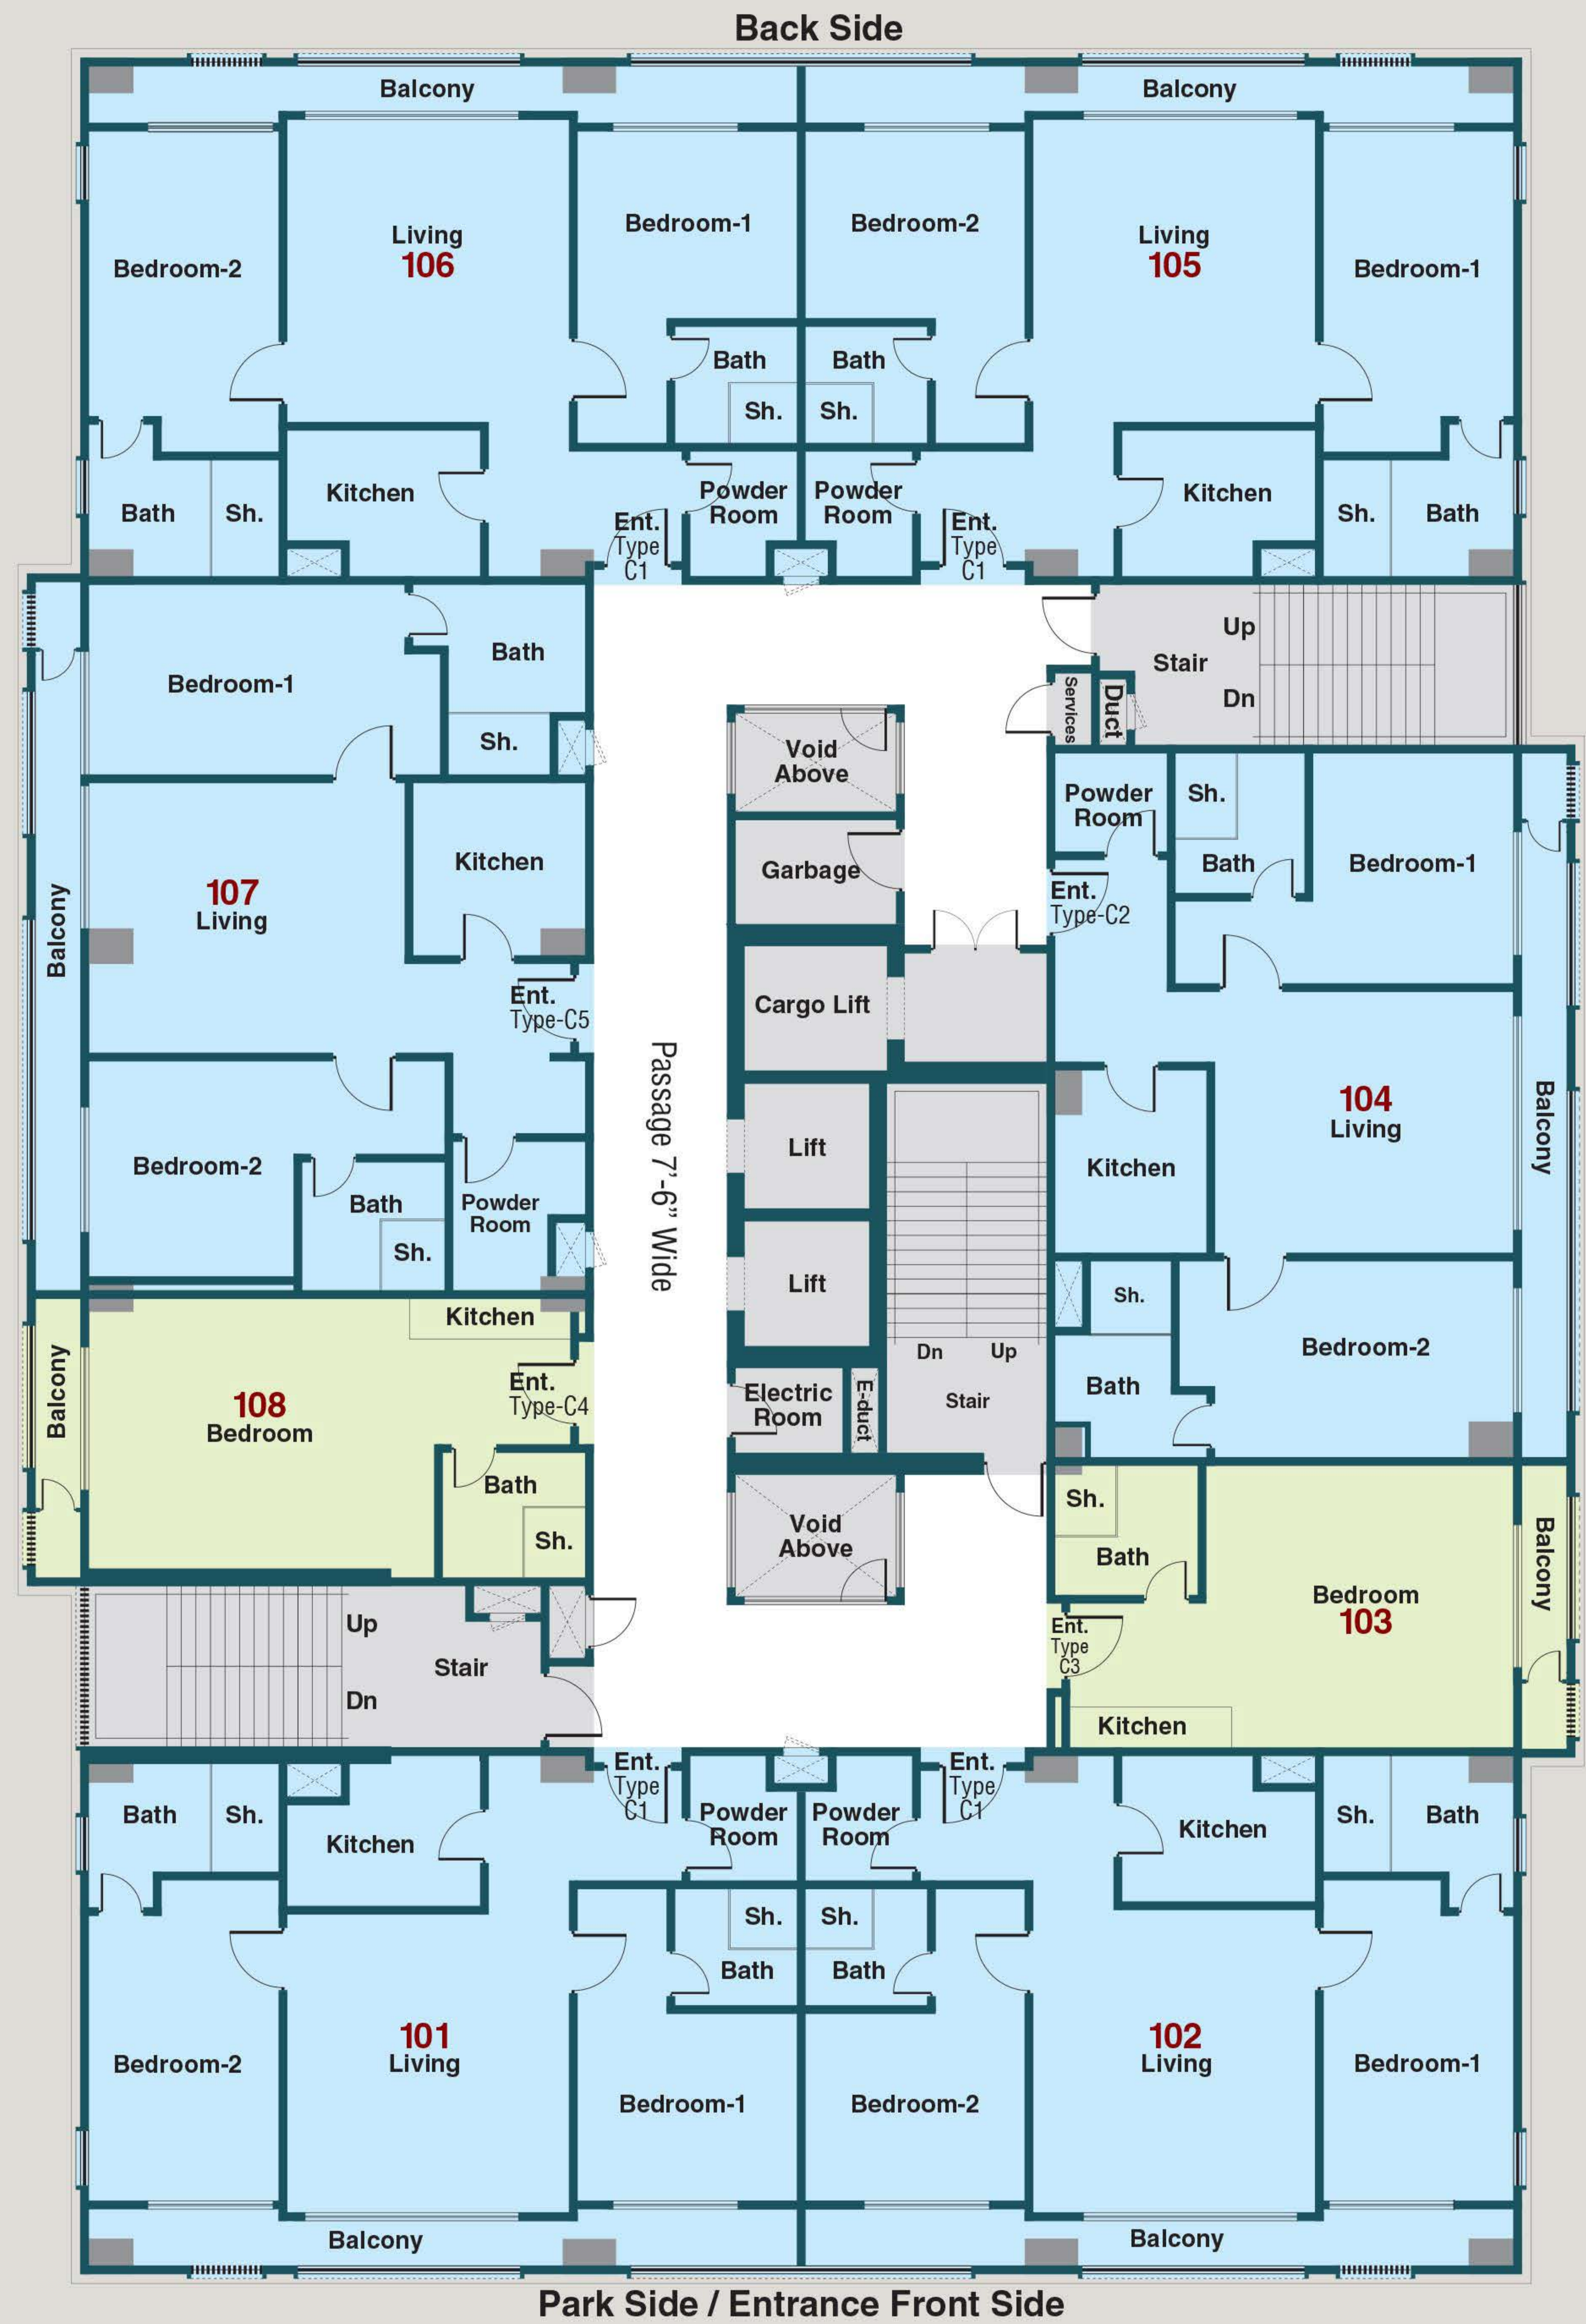

FLOOR LAYOUTS

TOWER A & B (Floor 2-11)

Basement, Ground & First Floor Reserved For Parking

LEGENDS

- 3 BED
- 2 BED
- 1 BED
- STUDIO

Studio Apartment

1 Bed Apartment

2 Bed Apartment

3 Bed Apartment

TOWER-C

TOWER-C (Floor 1-11)

Basement + Ground Floor Reserved For Parking

LEGENDS

2 BED

STUDIO

A location AS UNIQUE AS YOU